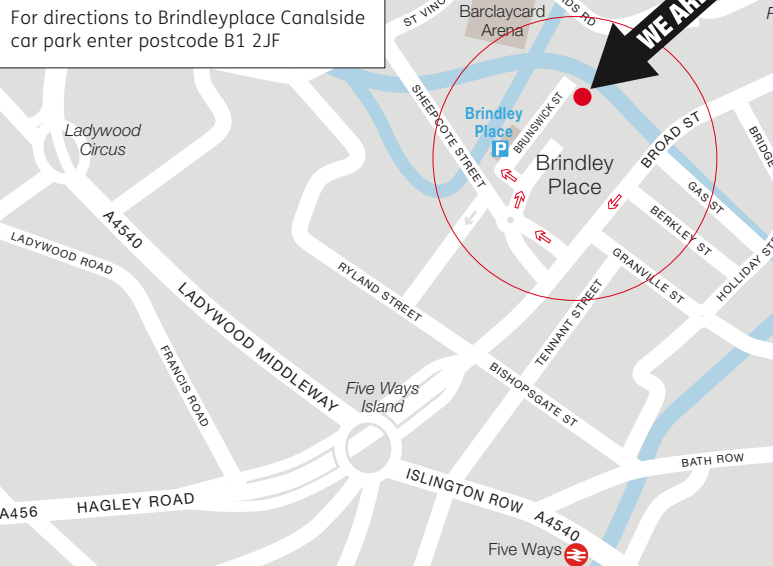

Birmingham Office

Second Floor, 3 Brindleyplace, Birmingham B1 2JB

Nearest Car Park

Q-Park Brindleyplace car park is approximately a 2 minute walk to our offices. Exit the car park and walk. Please report to reception on your arrival.

Satnav

For directions to Brindleyplace Canalside car park enter postcode B1 2JF

By Train

Brindleyplace is easily accessible from three of Birmingham's main train stations - New Street, Snow Hill and Five Ways. Taxis are available from outside all stations, all a 15 minute walk.

By Bus

All buses stop on nearby Broad Street.
 9, 139, 1 Birmingham > Corporation Street > ICC > Stourbridge/Halesowen
 22, 21, 29 Birmingham city centre routes
 23, 103, 10 Birmingham > ICC > Registry Office
 For bus timetables and detailed routes please visit Network West Midlands.