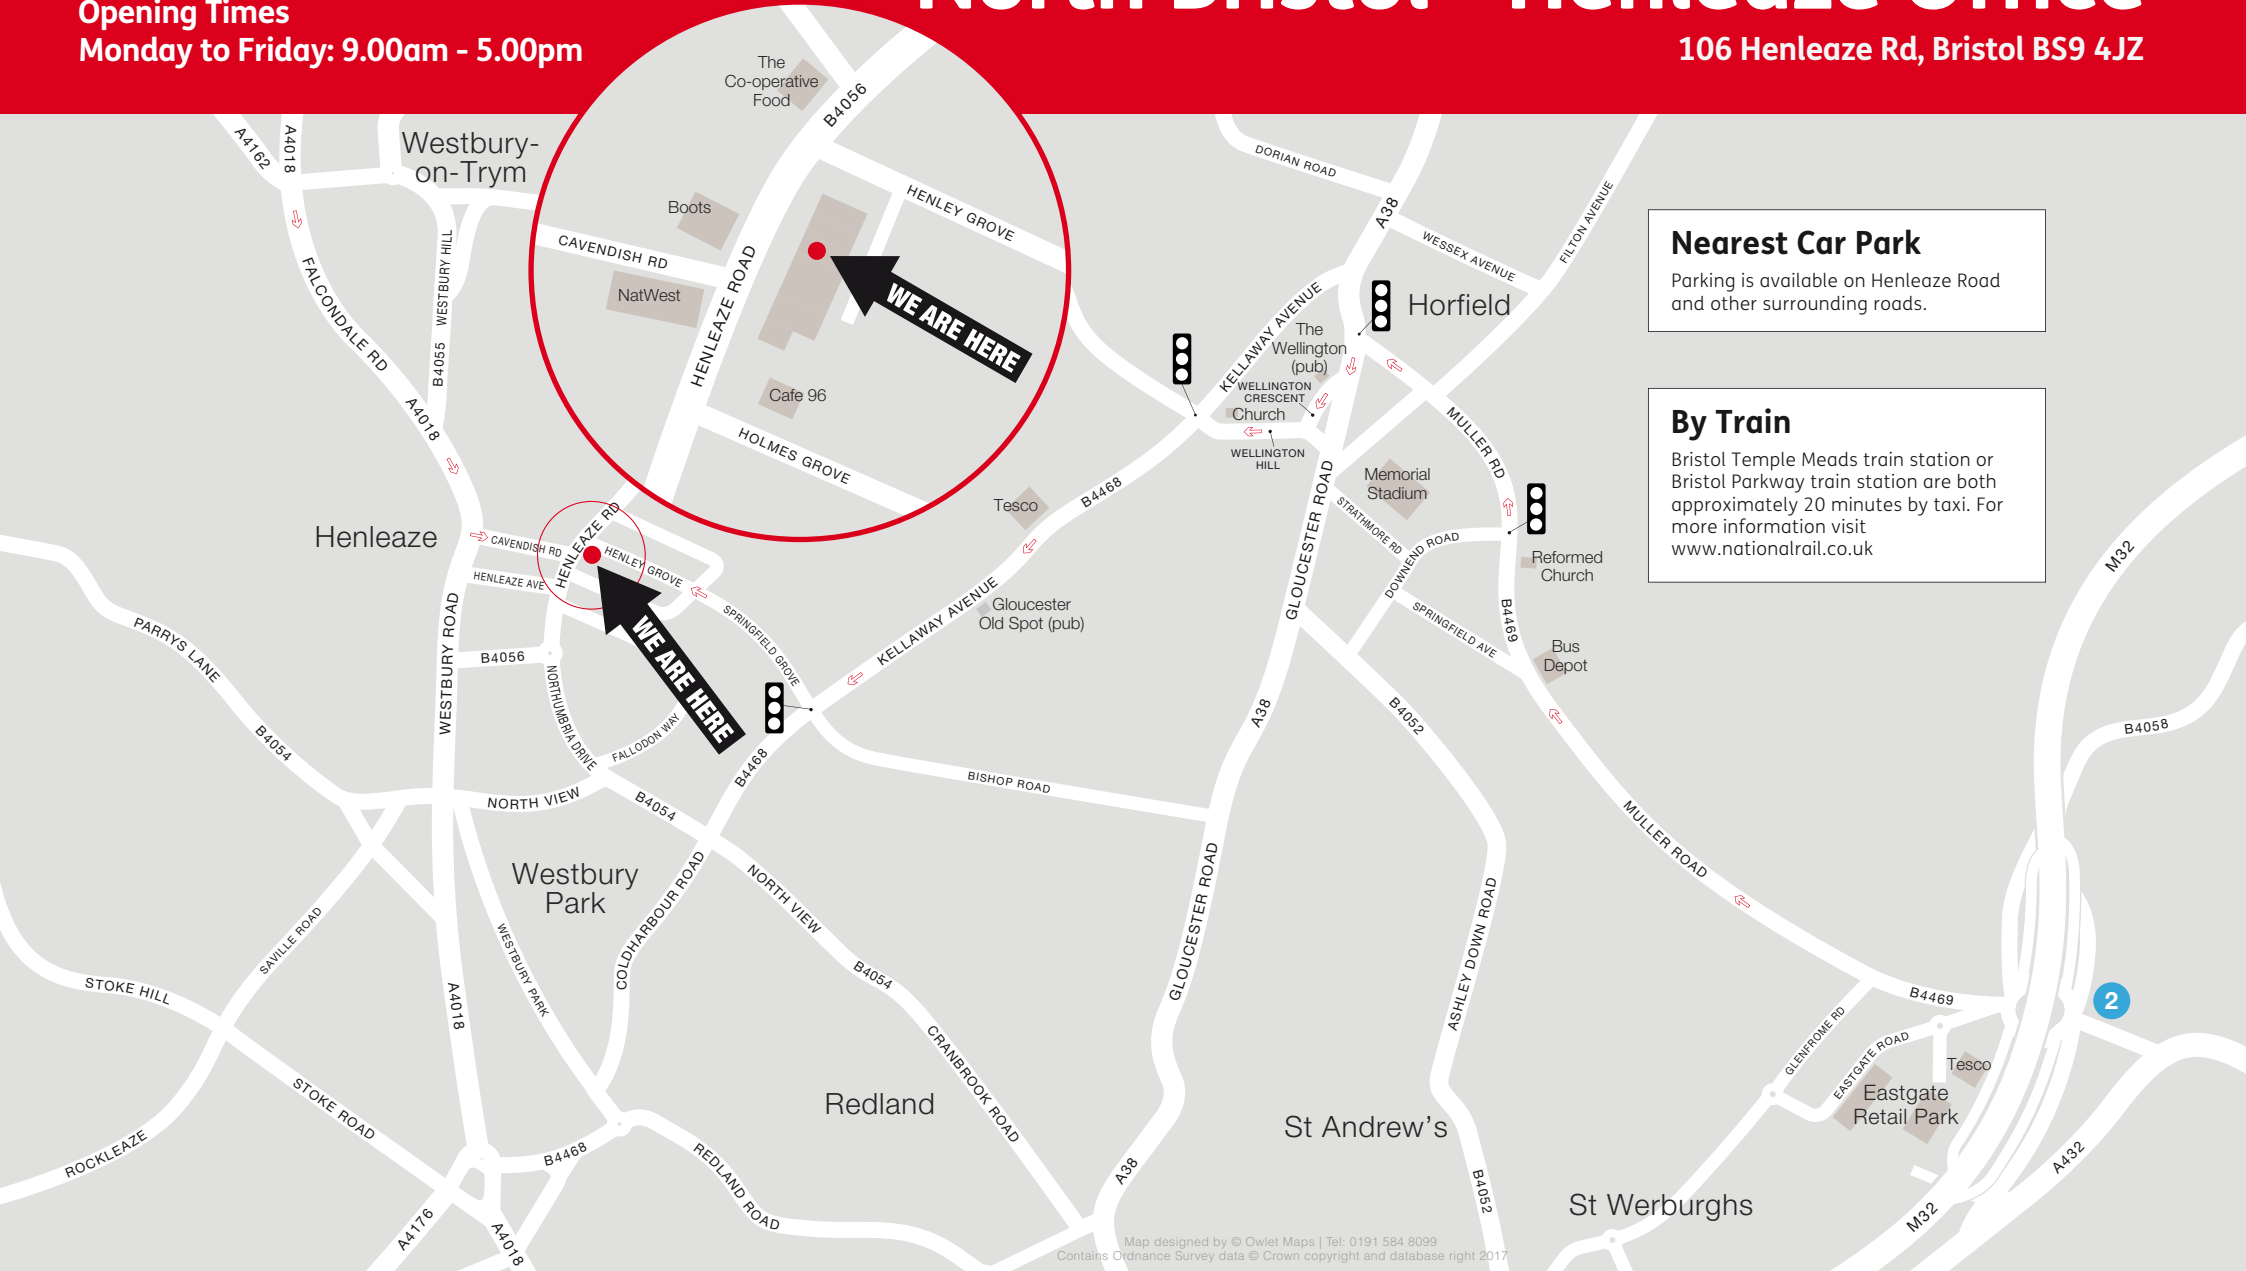

Opening Times
Monday to Friday: 9.00am - 5.00pm

North Bristol - Henleaze Office

106 Henleaze Rd, Bristol BS9 4JZ

Nearest Car Park
Parking is available on Henleaze Road and other surrounding roads.

By Train
Bristol Temple Meads train station or Bristol Parkway train station are both approximately 20 minutes by taxi. For more information visit www.nationalrail.co.uk