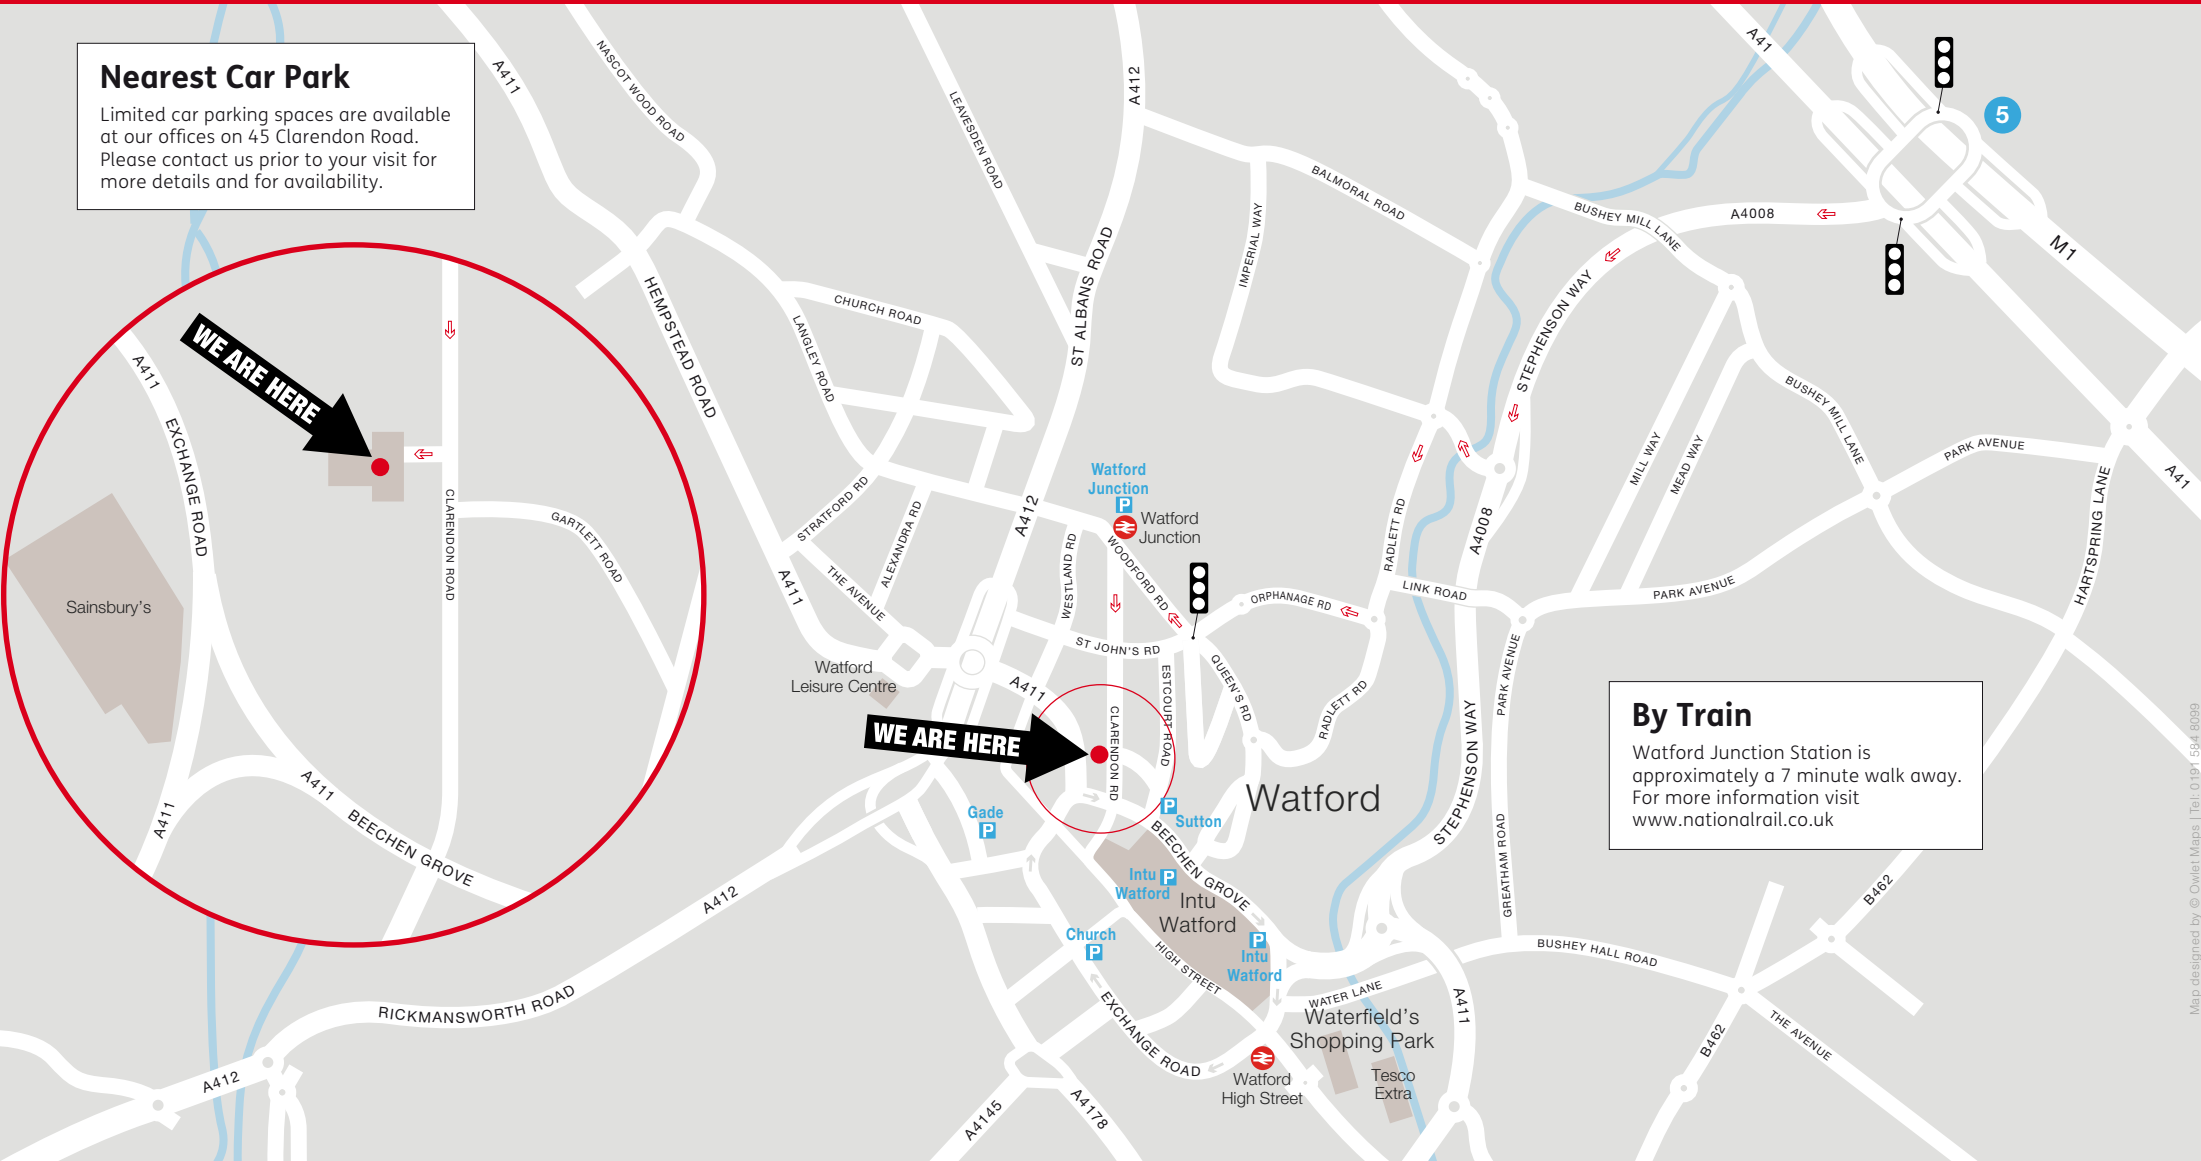

## Nearest Car Park

Limited car parking spaces are available at our offices on 45 Clarendon Road. Please contact us prior to your visit for more details and for availability.

### By Train

Watford Junction Station is approximately a 7 minute walk away. For more information visit [www.nationalrail.co.uk](http://www.nationalrail.co.uk)